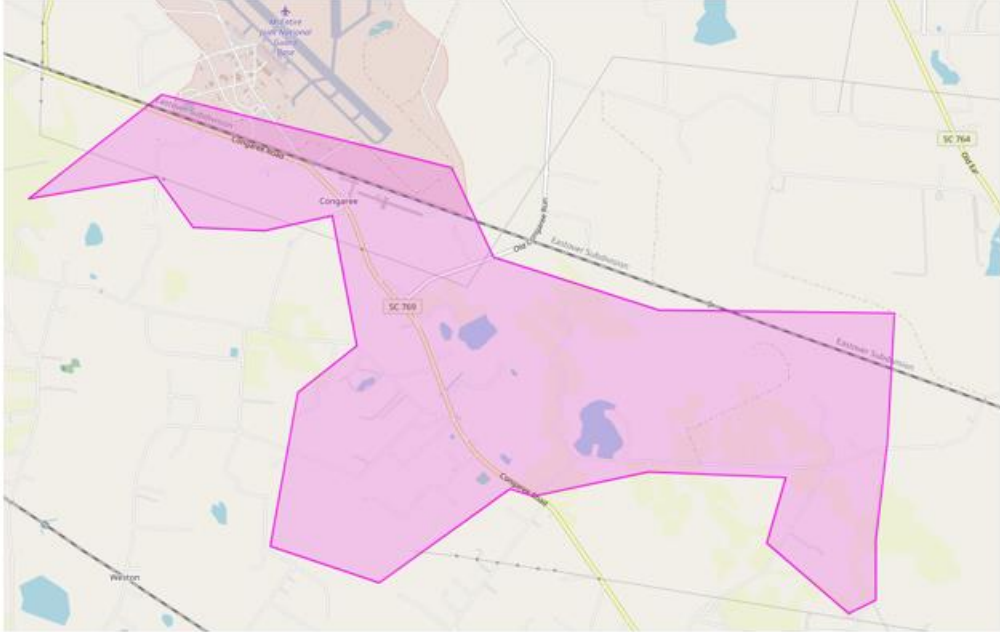

EASTOVER SUBSTATION

Steel Mill Feeder

ADAM JACKSON RUN CABIN CREEK RD CONGAREE RD CORNELL ADAMS RUN COTTAGE CT DRAYTON FLEMMING RD ELM SAVANNAH RD GOODWIN WAY HAYSTACK RD	JEFF ALLEN RD JIM WILLIAMS RD LAKIN RD OLD CONGAREE RUN OLD ISAAC RD OLD PALMETTO CIR TALLY ADAMS RD TUCKER RD ZEIGLER RD