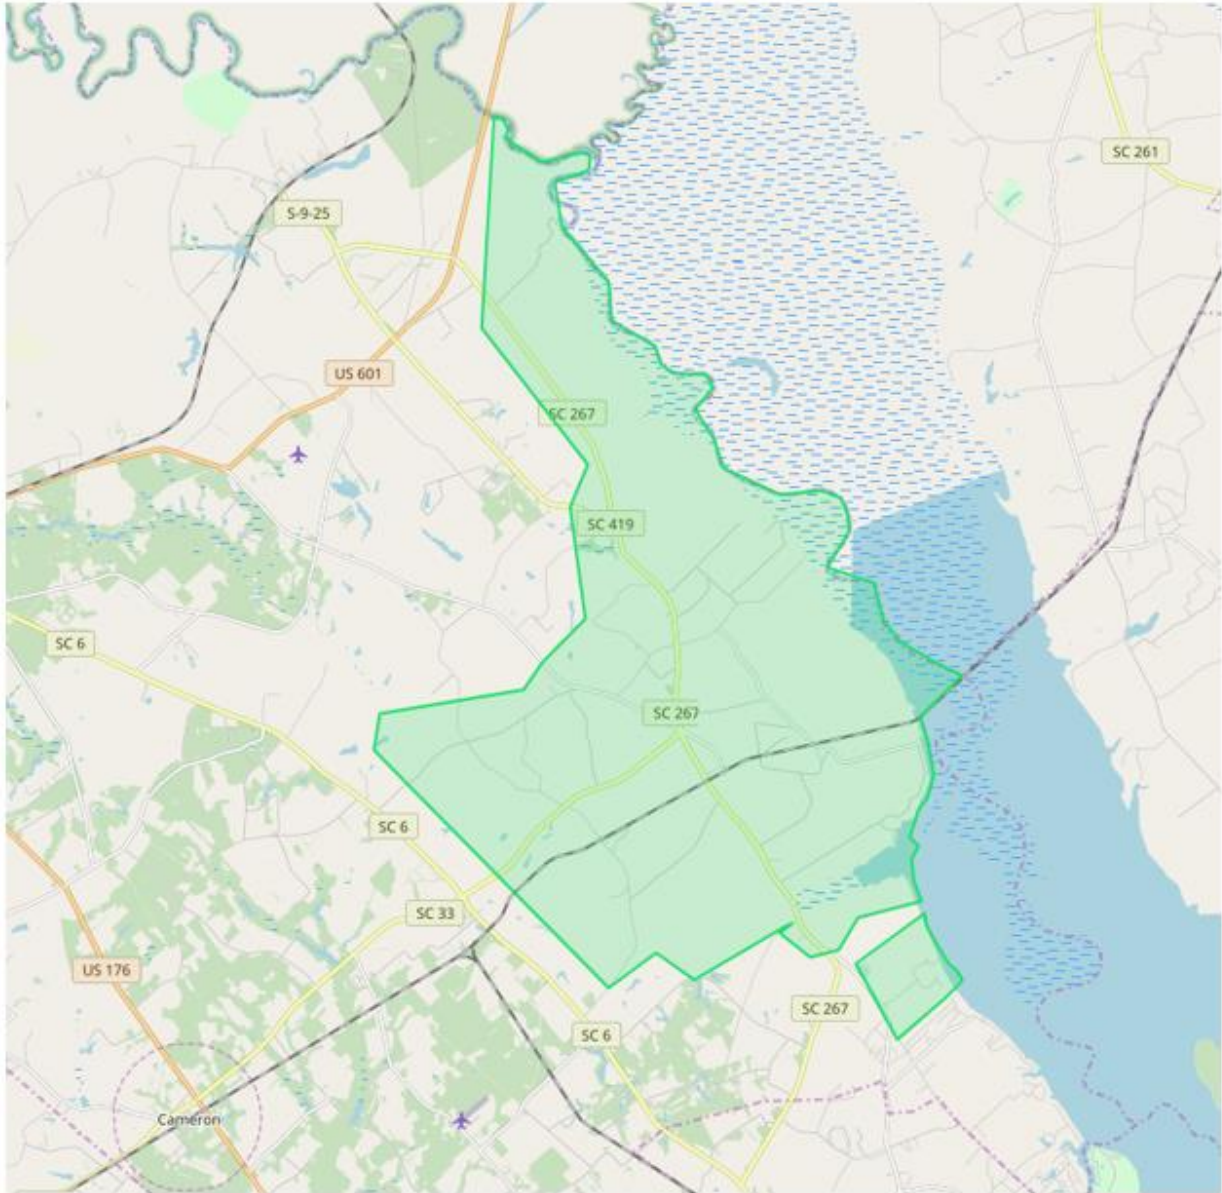

Lonestar Feeder

Blind Pond. Cameron Rd. Dusty Ln. Good Hope Rd. Hutto Pond. Lone Star Rd. Low Falls Rd. Mccords Ferry (Lone Star) Old River Rd.	Periscope Ct. Saint Luke Lane. Shearwater Ct. Sherlock Rd. Stoudenmire Dr. Tynah Rd. Vice Rd. Wadford Rd. Weeks Landing Zeagler Rd.