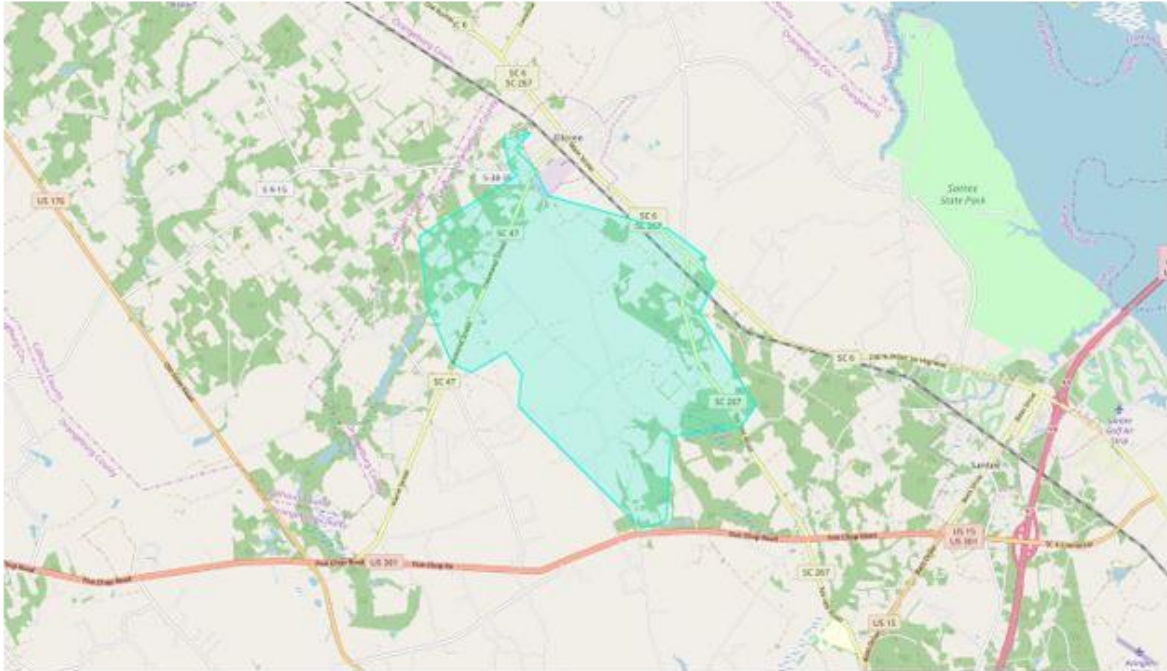

Ellore Feeder

Blume Rd.
Buckhead Dr.
Catherine Way.
Citation
Cleveland St.
Fair Place St.
Farmers Rd.
Fawn Cir.

Felderville Rd.
Galveston Dr.
Hampton St.
Midway Rd.
Nates Store Rd.
Tee Vee Rd
Wolfe St.