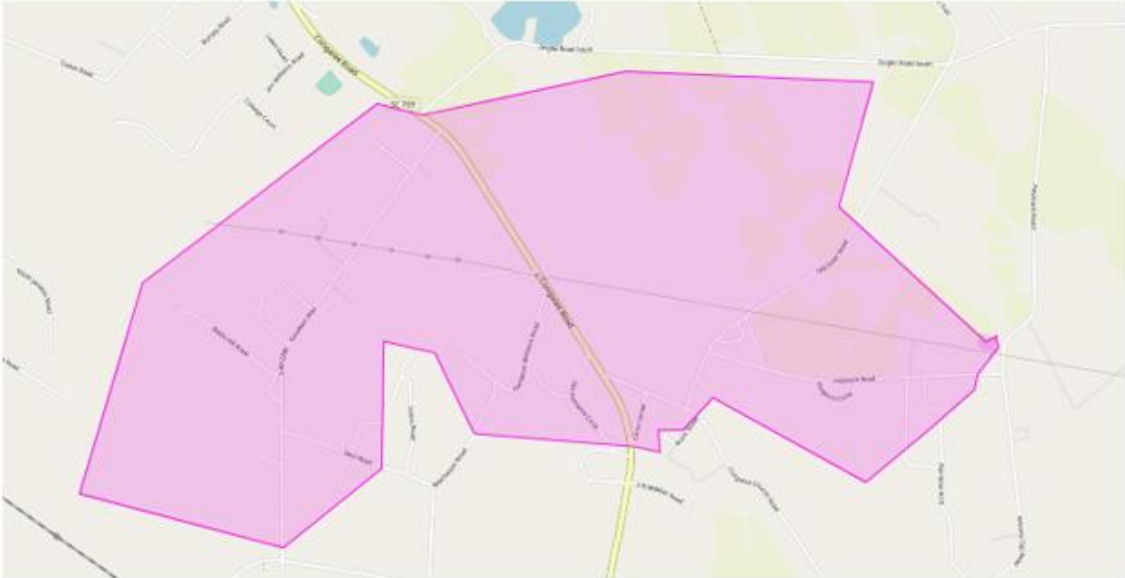

Big T's Feeder

ARANT ST
CARTIN ST
CONGAREE RD
GOODWIN WAY
HAMPTON WILLIAMS RD
HAYSTACK RD
HUGUENIN CIR.

LAKIN RD
OLD CONGAREE RUN
OLD PALMETTO CIR
TALLY ADAMS RD
TUCKER RD
VERO RD
WEBBER SUMTER RD