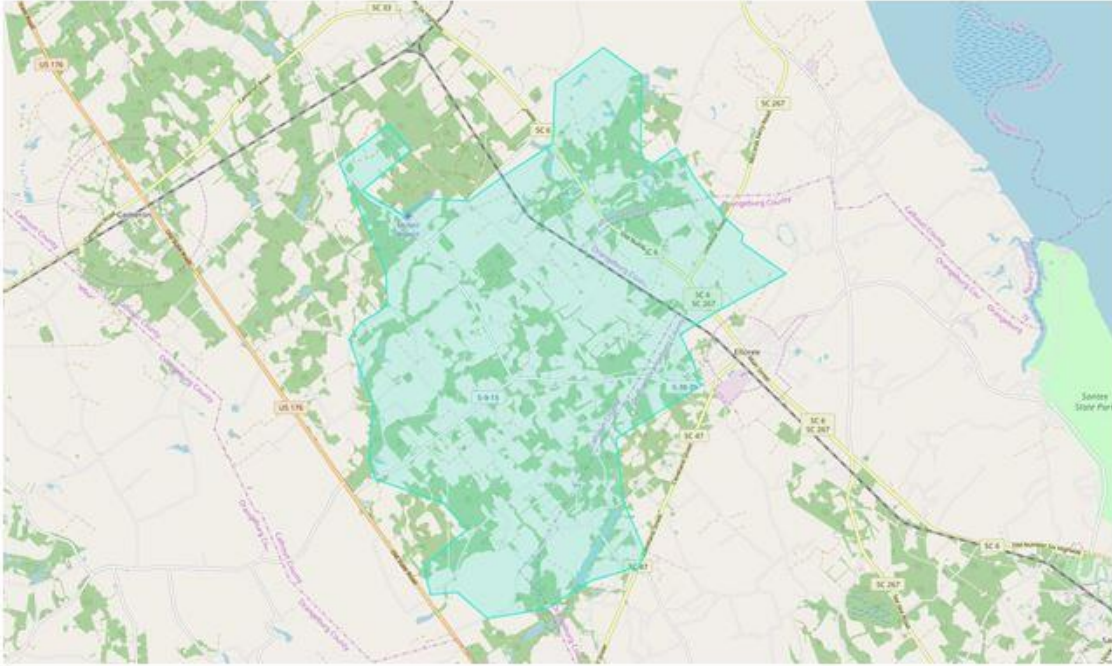

OAKS SUBSTATION

Midway Feeder

Airport Ln.	Horse Pond Rd.
Altwater Rd.	Jericho Rd.
Austin Trl.	Kudzu Ct.
Backfourty Rd.	Lantana Ct.
Baronet Ln.	Meta Ln.
Bob White Rd.	Nates Store Rd.
Browns Chapel	Pickett Level
Cardinal Rd.	Polk Spring Rd.
Carriage Hill Rd.	Rivers Cir.
Cinnamon Ct.	Shady Park Ln.
City Point Rd.	Sunset Dr.
Cooter Head Rd.	Whistling Swan
Elbow Bend Rd.	Wild Cherry Ct.
Felkel Ln.	Woodcock Rd.
Harvest Dr.