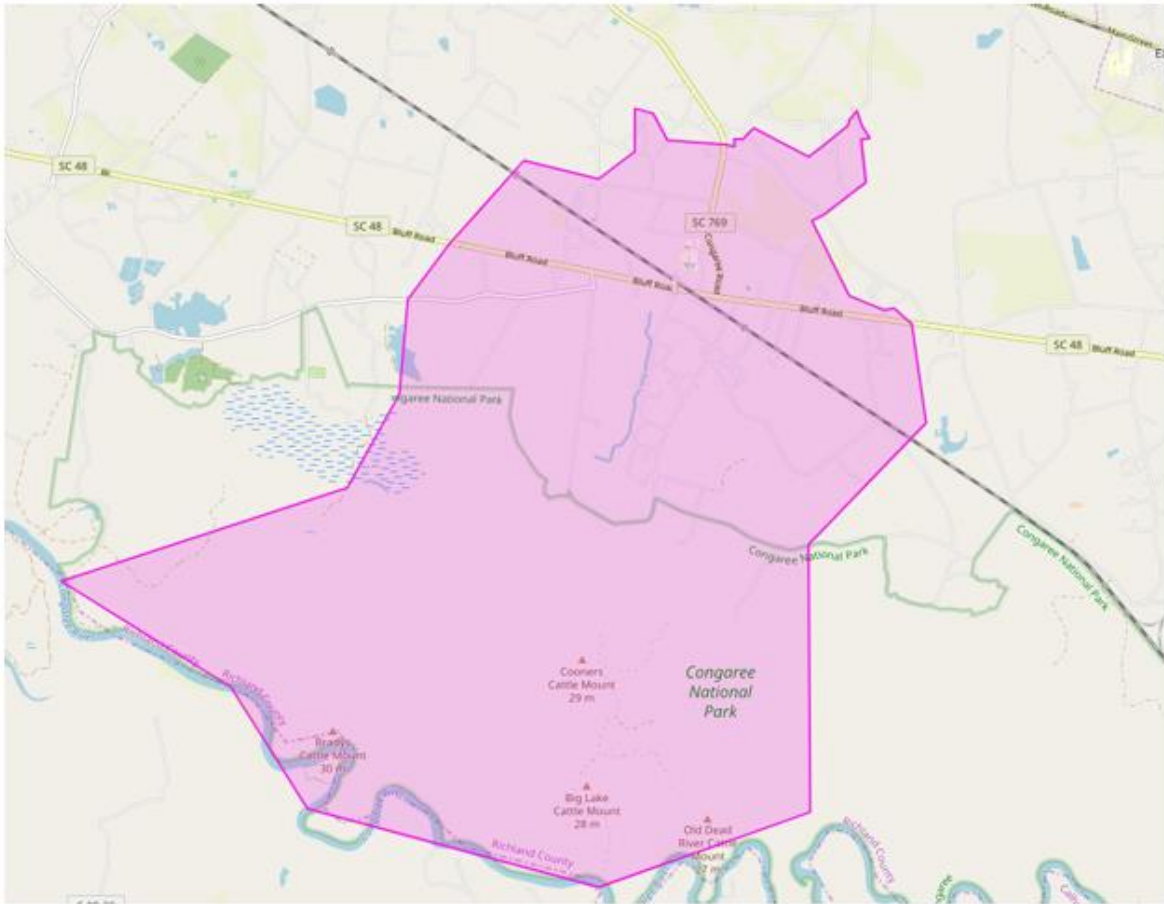

Gadsden Feeder

ARANT ST.
BLACKBERRY RD.
BLUFF RD
CABIN CREEK RD
CONGAREE CHURCH RD
DRY BRANCH RD.
EAST MOSLEY RD.
GAY RD.
GOODWIN RD
GOODWIN WAY
IRIS LN.
JACKSON RD
LA DEANWOOD RD
MOORE LN
NATHAN RIDGE LN
OLD BLUFF RD

P R WEBBER RD
S CEDAR CREEK RD
S PERKINS RD
S SCOTT RD
SAINT MARKS RD
SELPH RD
SIMS RD
TAYLOR ARCH RD
THOMAS SCOTT CT
VALLEY DOWN RD
WHISTLE TOP RD
WILLIE MAE GARRICK RD
WILLOW WIND RD
WINDSORWOOD CT
WOODARD LN