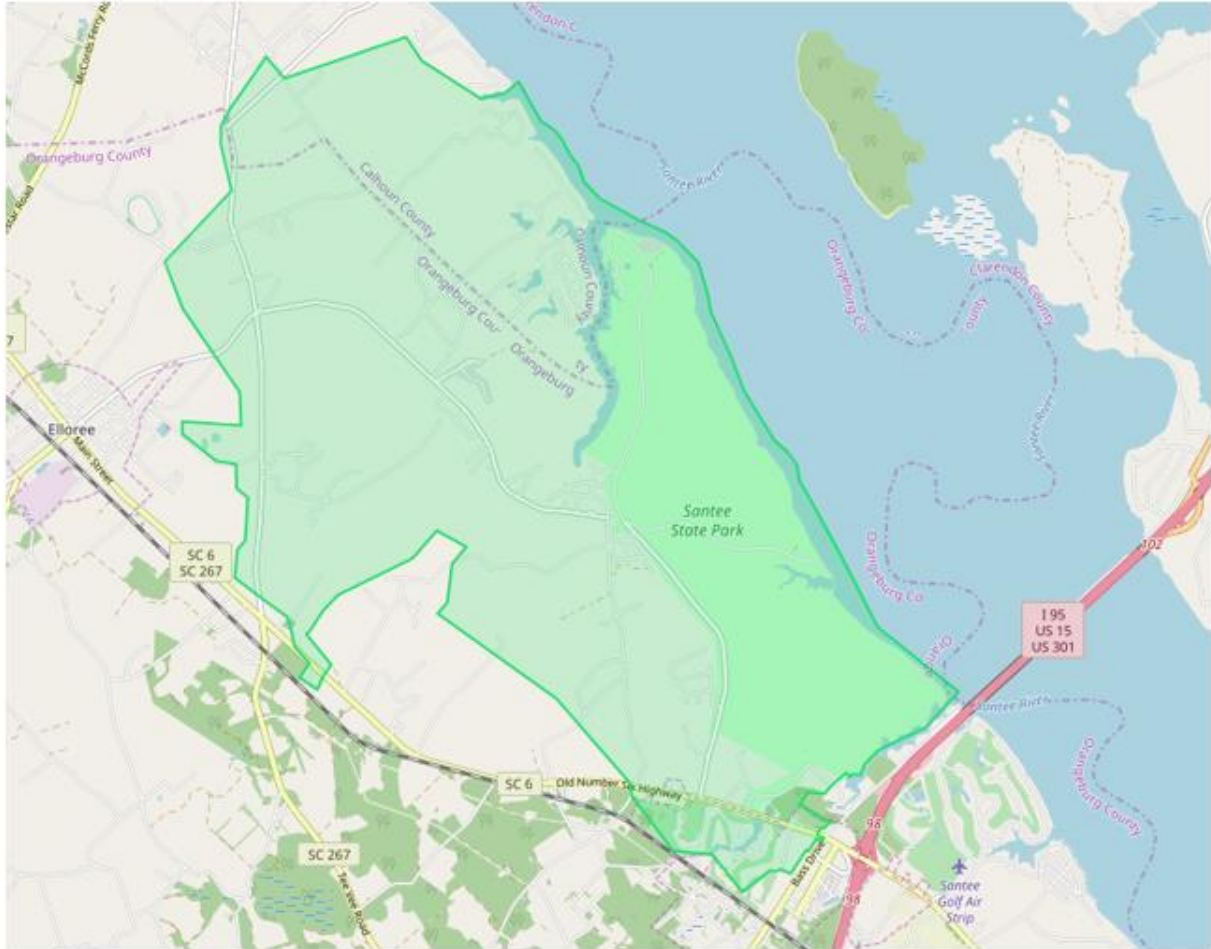

## Lonestar Feeder

Blind Pond. Cameron Rd. Dusty Ln. Good Hope Rd. Hutto Pond. Lone Star Rd. Low Falls Rd. Mccords Ferry (Lone Star) Old River Rd.	Periscope Ct. Saint Luke Lane. Shearwater Ct. Sherlock Rd. Stoudenmire Dr. Tynah Rd. Vice Rd. Wadford Rd. Weeks Landing Zeagler Rd.
---	--