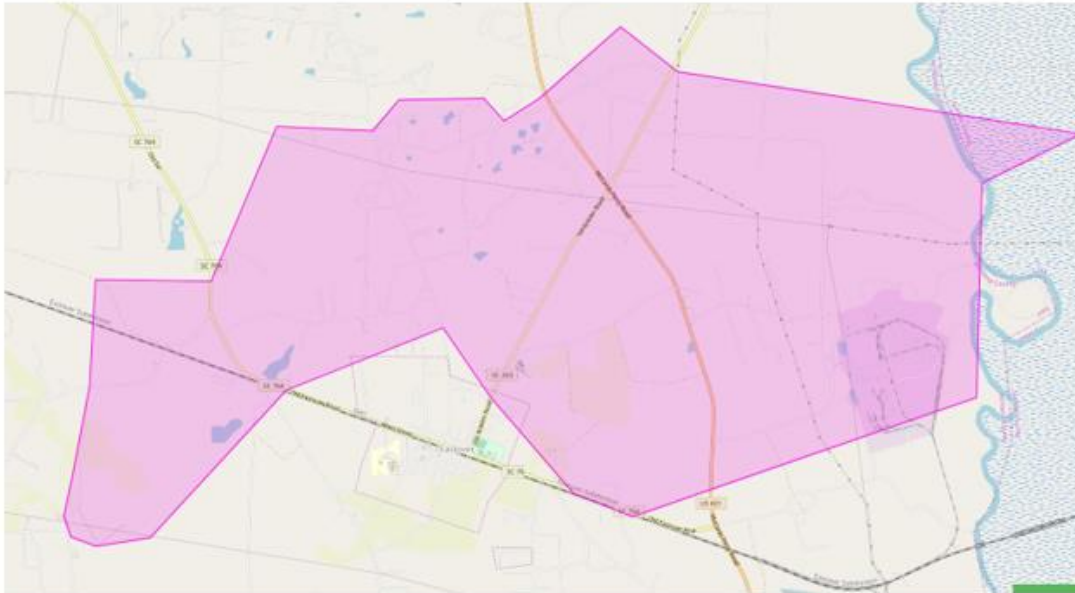

Chain Gang Feeder

ACTION RD
BENTON ST
BYNUM RD
COMMUNITY POND RD
CONGAREE CHURCH RD
GARDEN STUART RD
HAITHCOCK RD
HEAPE RD
HILLSIDE CIR
HOLLIFIELD RD
HOUSE CIR
HOUSE RD.
KINGSMAN RD

LA VERN WAY
MCCORDS FERRY RD (NEAR
INTERNATIONAL PAPER)
MCGEE RD
MCKINLEY SCOTT LN
OLD EASTOVER RD
PINE THICKET RD
RAVENBROOK RD
SAMMIE RD
STANSILL RD
TILLINGHAST RD
YELTON RD