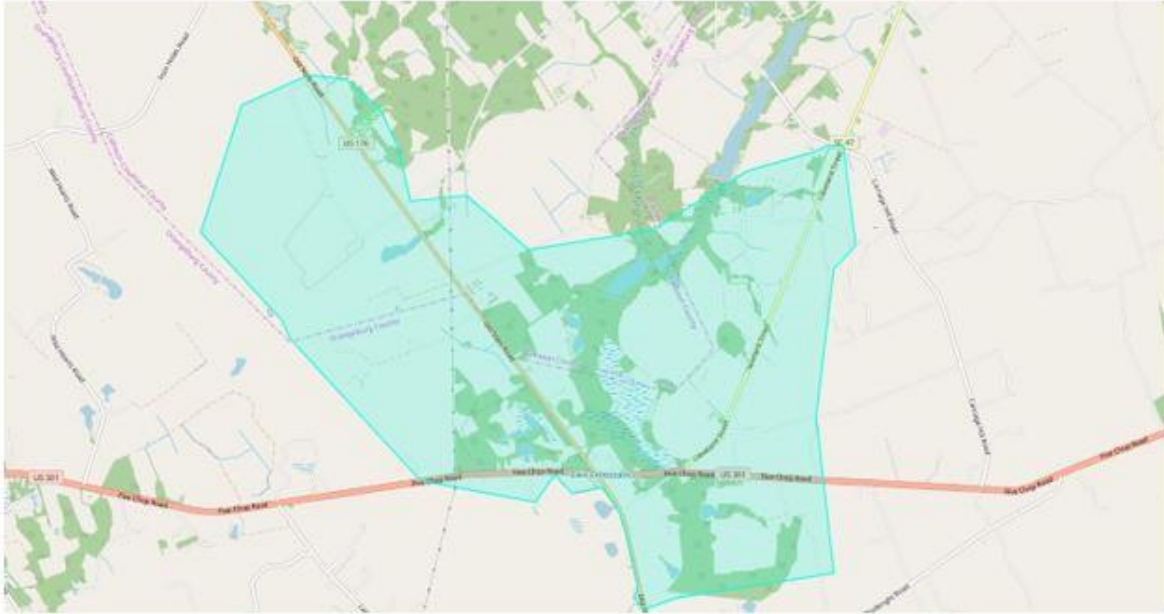

## Ellore Feeder

Blume Rd.  
Buckhead Dr.  
Catherine Way.  
Citation  
Cleveland St.  
Fair Place St.  
Farmers Rd.  
Fawn Cir.

Felderville Rd.  
Galveston Dr.  
Hampton St.  
Midway Rd.  
Nates Store Rd.  
Tee Vee Rd  
Wolfe St.

## Oaks Feeder

Cleveland St.  
Essary Ln.  
Five Chop Rd.  
Fludd St.  
Harvest Dr.  
Harvest Dr.  
Leo Ln.

Maggie Ln.  
Old State Rd.  
River Oaks Dr.  
Switchgrass Ct.  
Waxwing Ct.  
Weatherby Ln.